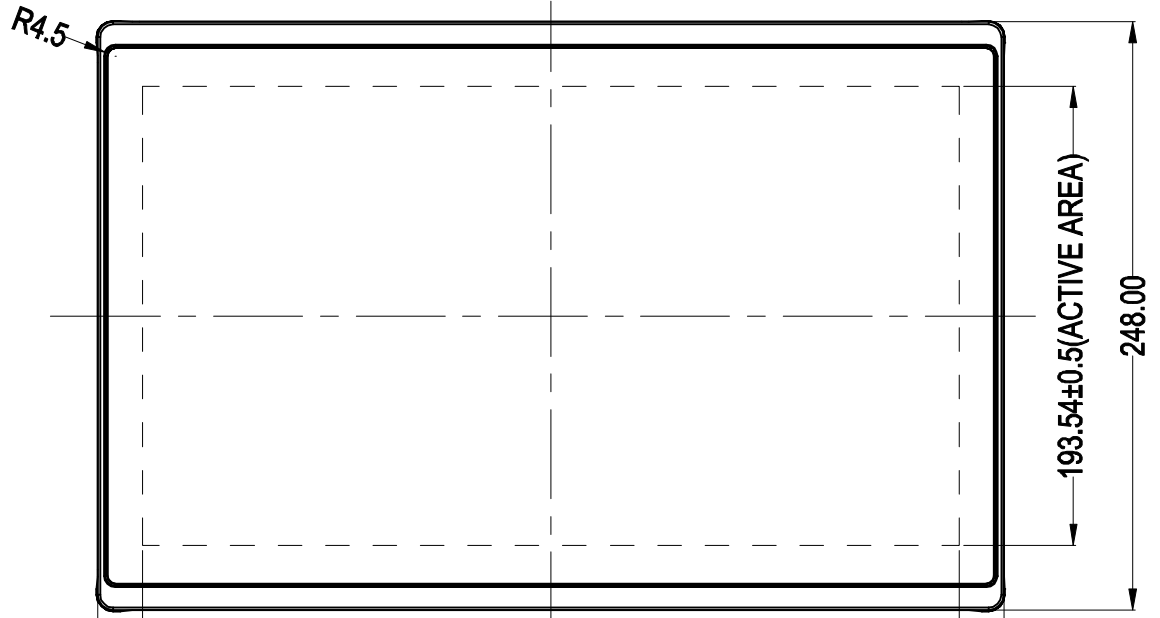

TITLE: H1512PWH-UH

M4 THREAD  
MAX:SCREW DEPTH=8mm  
X8

LED灯

VESA:M4 THREAD  
MAX:SCREW DEPTH=8mm  
X8

DIMENSIONS ARE IN MILLIMETERS

Tolerance: ±1.0mm	DATE: 2015.04.28
SHEET 1 OF 1	REV: V0.1