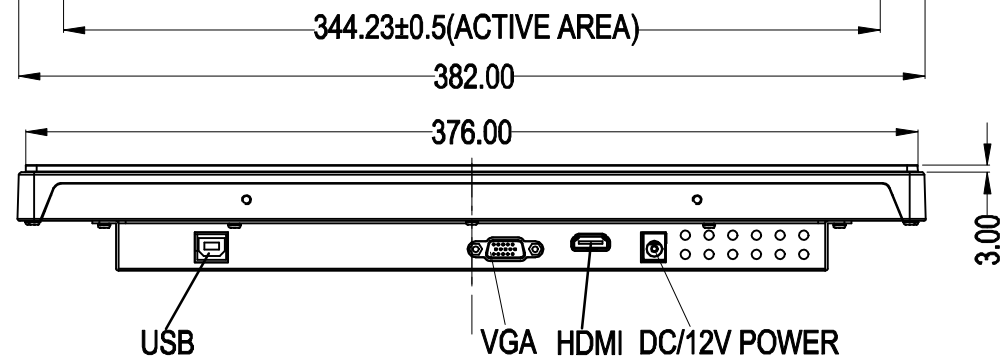

TITLE: H1512PWH-UH

M4 THREAD  
MAX:SCREW DEPTH=8mm  
X8

LED灯

VESA:M4 THREAD  
MAX:SCREW DEPTH=8mm  
X8

DIMENSIONS ARE IN MILLIMETERS

Tolerance: ±1.0mm	DATE: 2015.04.28
SHEET 1 OF 1	REV: V0.1