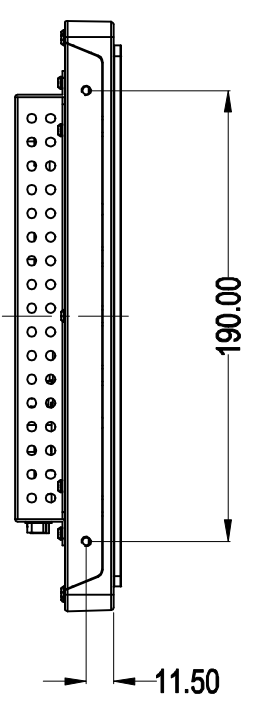

TITLE: H1512PWH-UH

M4 THREAD  
MAX:SCREW DEPTH=8mm  
X8

LED灯

VESA:M4 THREAD  
MAX:SCREW DEPTH=8mm  
X8

DIMENSIONS ARE IN MILLIMETERS

Tolerance: ±1.0mm	DATE: 2015.04.28
SHEET 1 OF 1	REV: V0.1