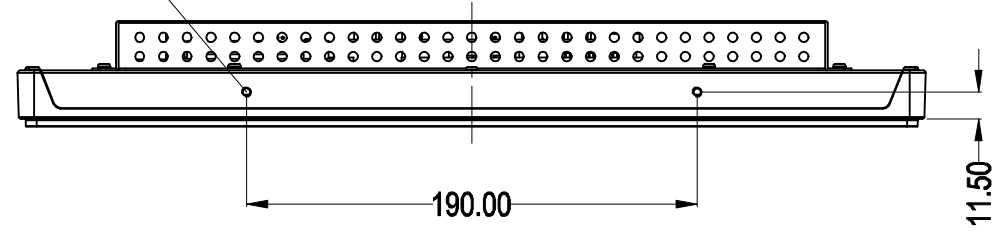

TITLE: H1512PWH-UH

M4 THREAD  
MAX:SCREW DEPTH=8mm  
X8

LED灯

VESA:M4 THREAD  
MAX:SCREW DEPTH=8mm  
X8

DIMENSIONS ARE IN MILLIMETERS

Tolerance: ±1.0mm	DATE: 2015.04.28
SHEET 1 OF 1	REV: V0.1