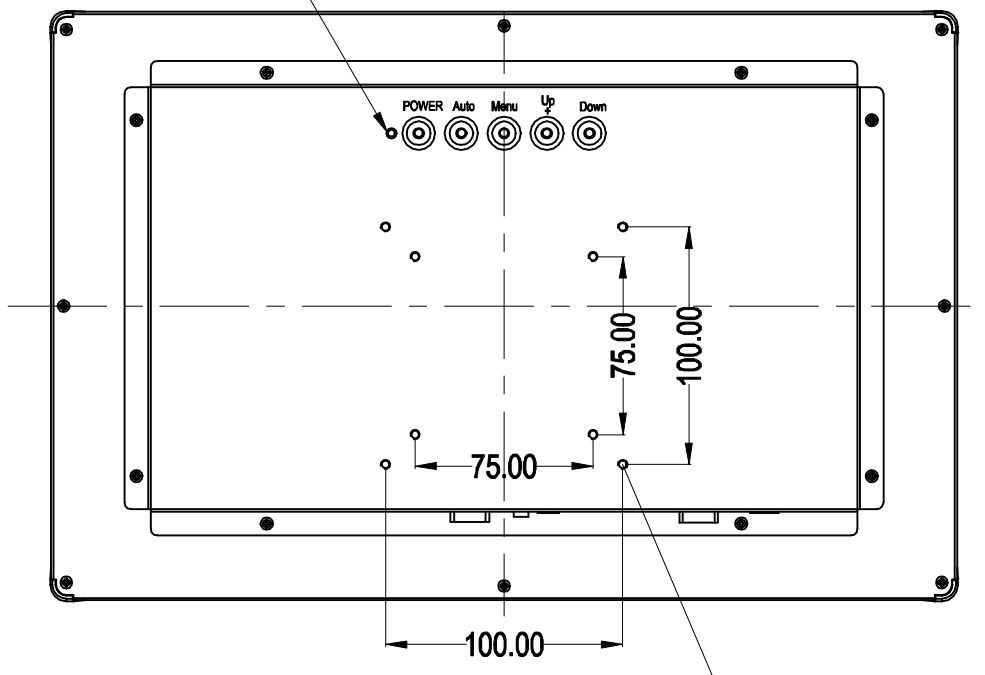

TITLE: H1512PWH-UH

M4 THREAD  
MAX:SCREW DEPTH=8mm  
X8

LED灯

VESA:M4 THREAD  
MAX:SCREW DEPTH=8mm  
X8

DIMENSIONS ARE IN MILLIMETERS

Tolerance: ±1.0mm	DATE: 2015.04.28
SHEET 1 OF 1	REV: V0.1