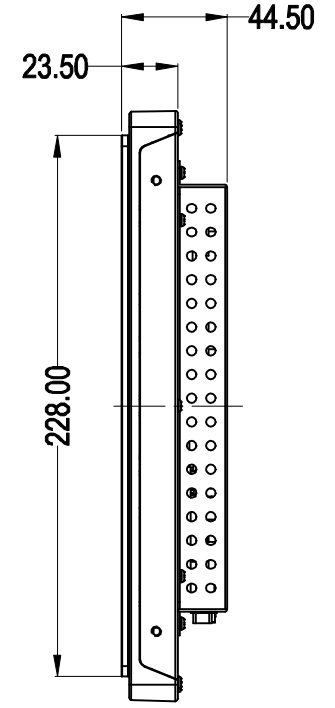

TITLE: H1512PWH-UH

M4 THREAD  
MAX:SCREW DEPTH=8mm  
X8

LED灯

VESA:M4 THREAD  
MAX:SCREW DEPTH=8mm  
X8

DIMENSIONS ARE IN MILLIMETERS

Tolerance: ±1.0mm	DATE: 2015.04.28
SHEET 1 OF 1	REV: V0.1